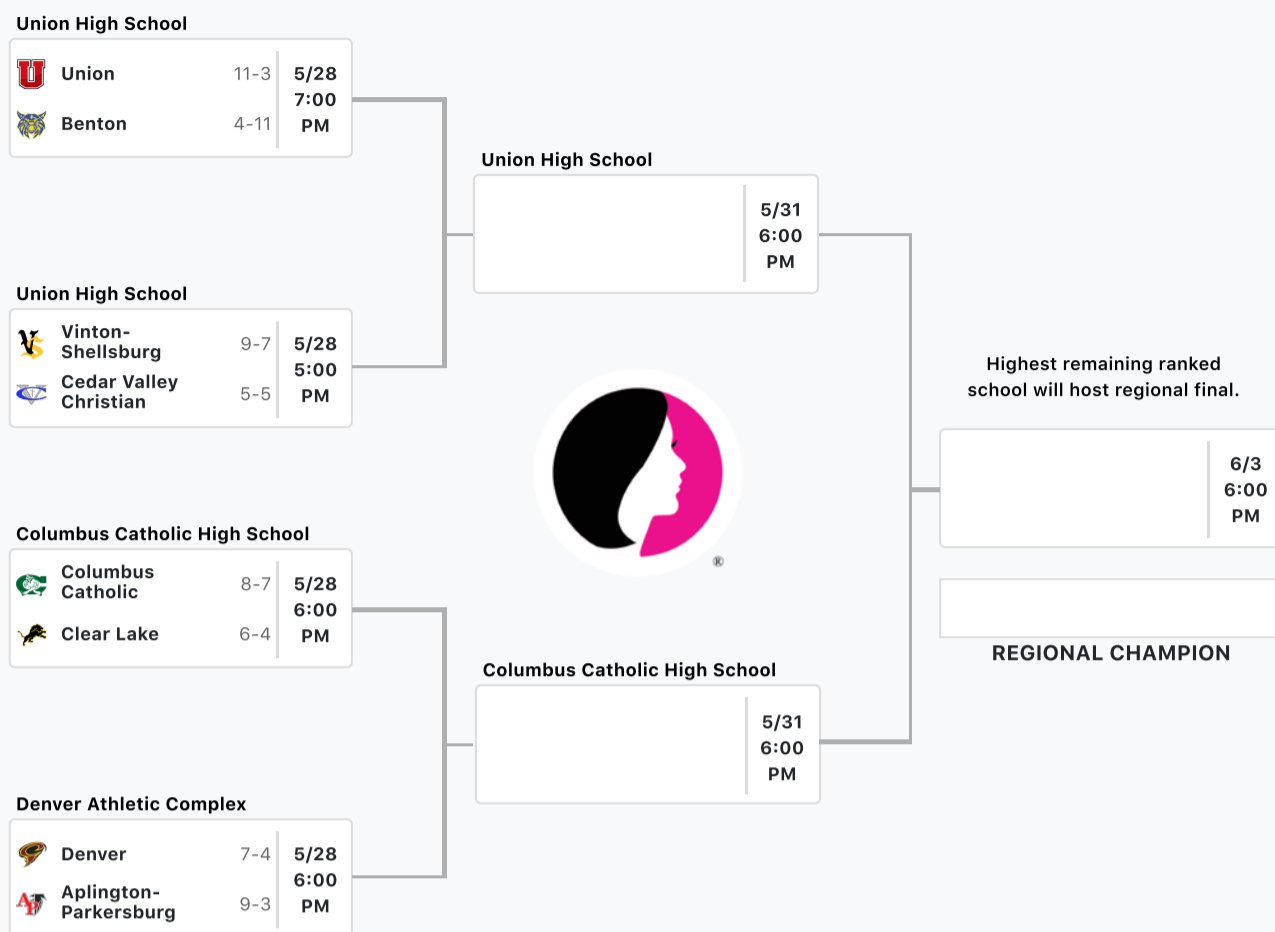

Highest remaining ranked school will host regional final.

		6/3 6:00 PM
--	--	----------------

--	--	--

REGIONAL CHAMPION

Top bracketed schools are the designated home teams.

Class 1A - Region 6

DOWNLOAD THE APP TODAY

Top bracketed schools are the designated home teams.

Class 1A - Region 7

DOWNLOAD THE APP TODAY

Center Point-Urbana High School

	Center Point-Urbana	12-	5/28
	Northeast	1-8	5:00 PM

Bellevue Felderman Park

	Marquette Catholic	8-5	5/28
	Anamosa	4-11	5:00 PM