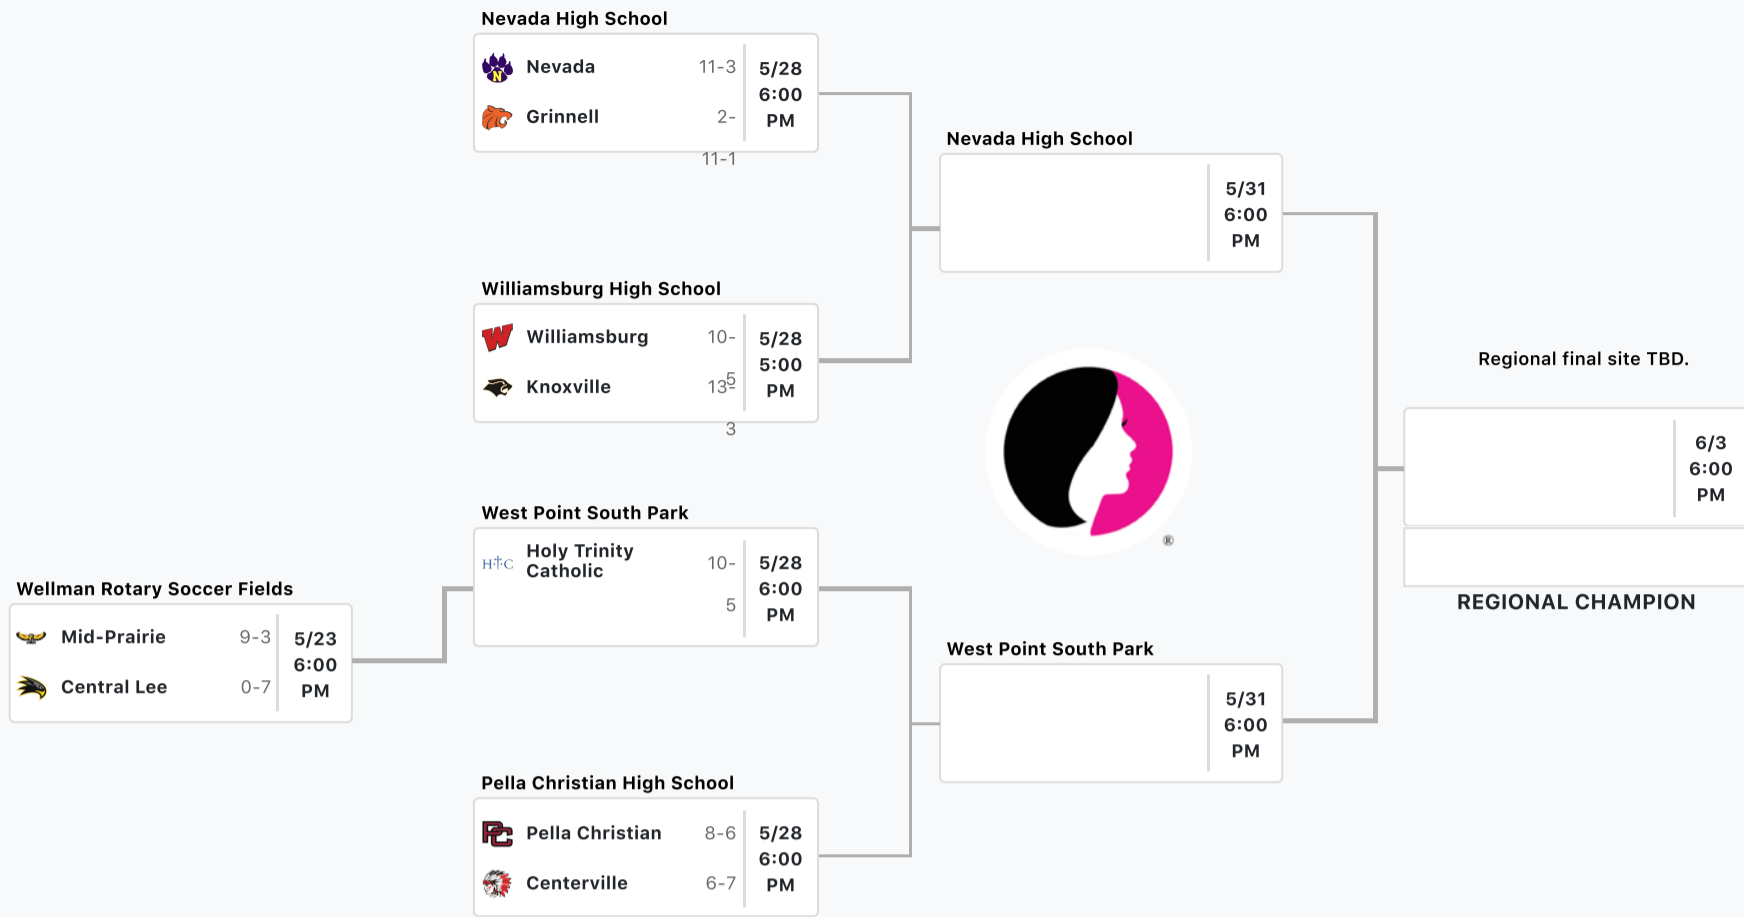

	WCV-NV-AC	8-5	5/28 6:00 PM
	Clarke	0-8	

North Polk High School

5/31 6:00 PM	
-----------------	--

Des Moines Christian School

5/31 6:00 PM	
-----------------	--

Highest remaining ranked school will host regional final.

6/3 6:00 PM	
----------------	--

REGIONAL CHAMPION

Top bracketed schools are the designated home team.

Class 1A - Region 4

DOWNLOAD THE APP TODAY

Top bracketed schools are the designated home teams.

Class 1A - Region 5