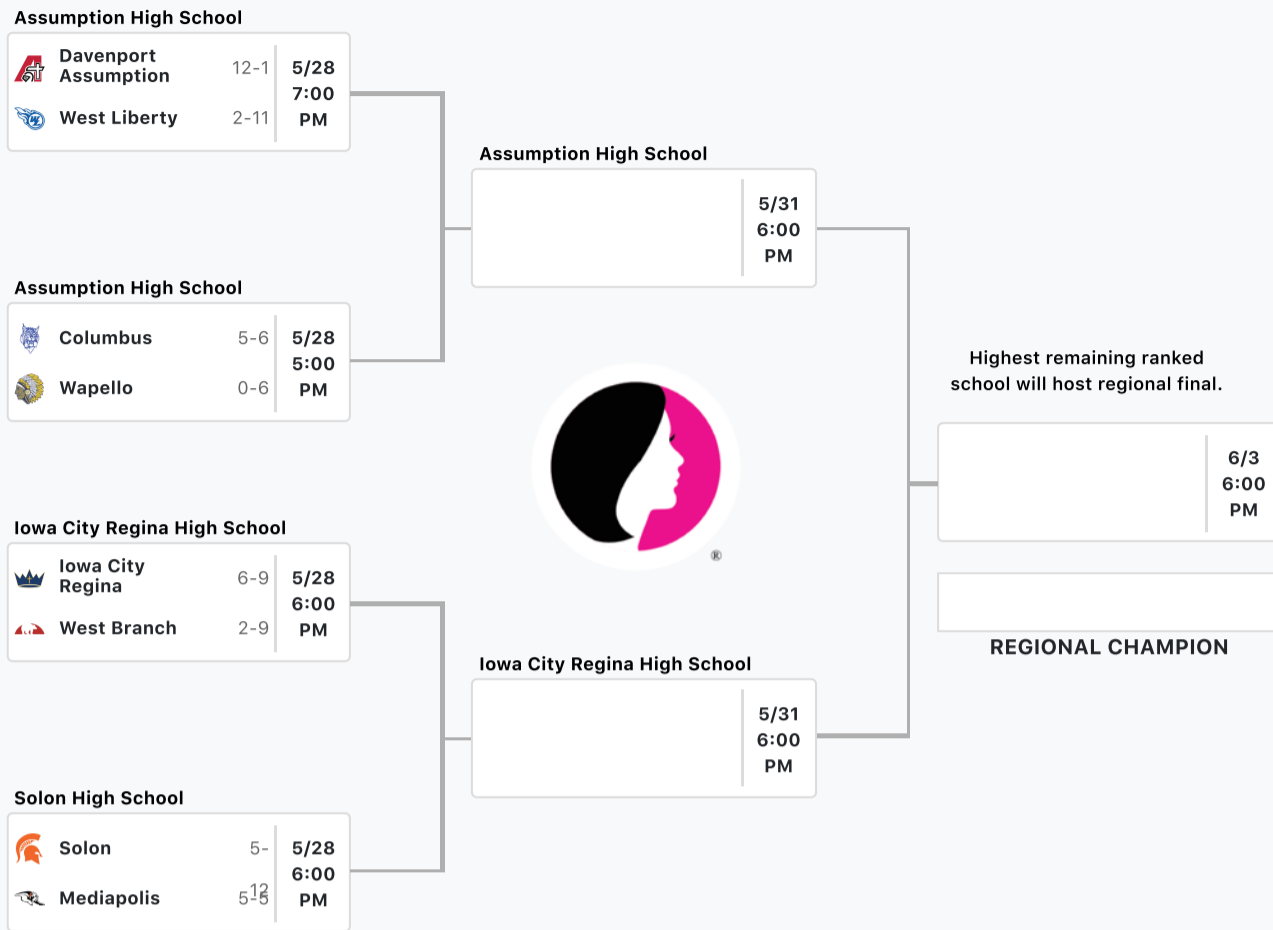

			5/31
			5:00 PM

Highest remaining ranked school will host regional final.

			6/3
			6:00 PM

REGIONAL CHAMPION

Top bracketed schools are the designated home teams.

Class 1A - Region 8

DOWNLOAD THE APP TODAY

Top bracketed schools are the designated home teams.