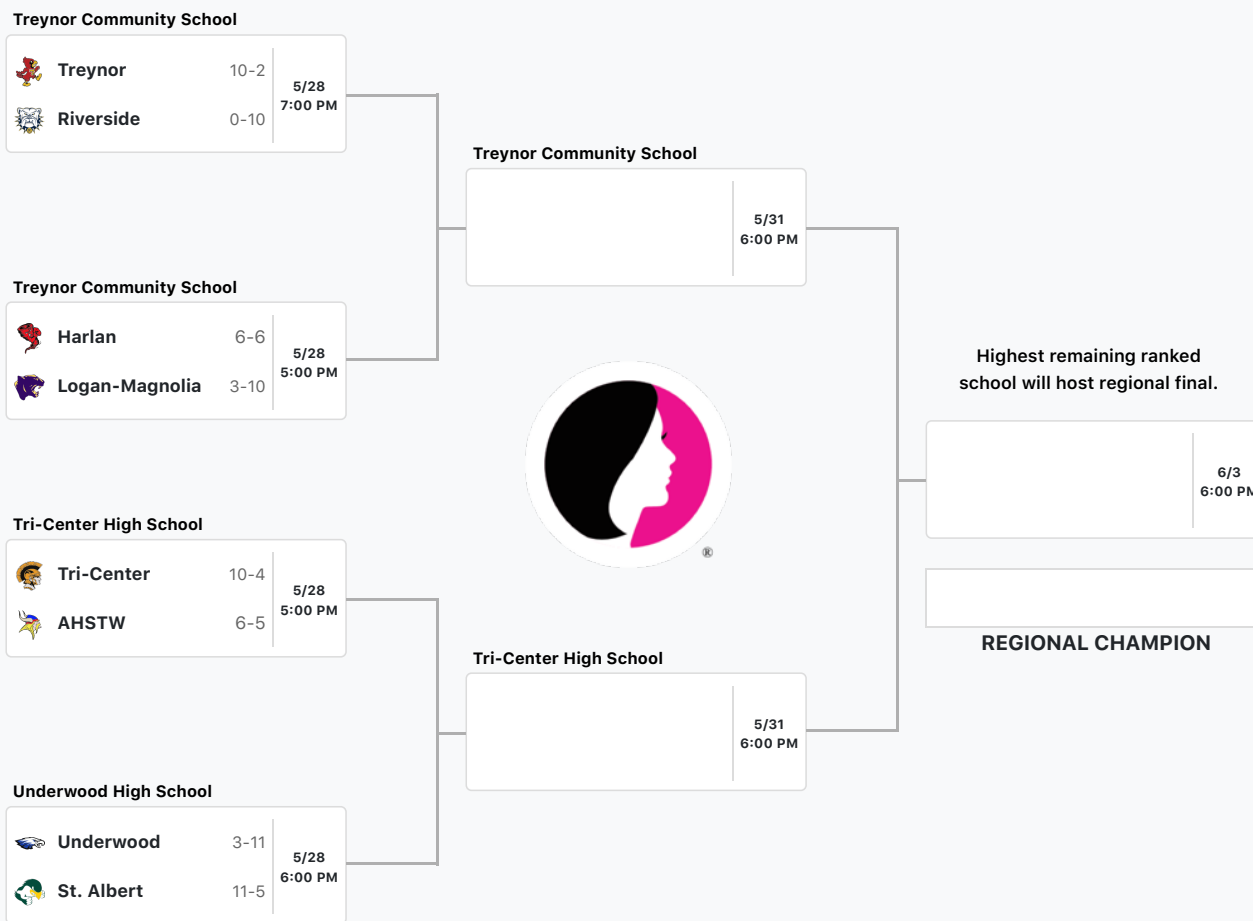

			5/31 6:00 PM
--	--	--	-----------------

Unity Christian High School

			5/31 6:00 PM
--	--	--	-----------------

Highest remaining ranked school will host regional final.

			6/3 6:00 PM
--	--	--	----------------

REGIONAL CHAMPION

Top bracketed schools are the designated home teams.

Class 1A - Region 2

Top bracketed schools are the designated home teams.

Class 1A - Region 3

DOWNLOAD THE APP TODAY

North Polk High School